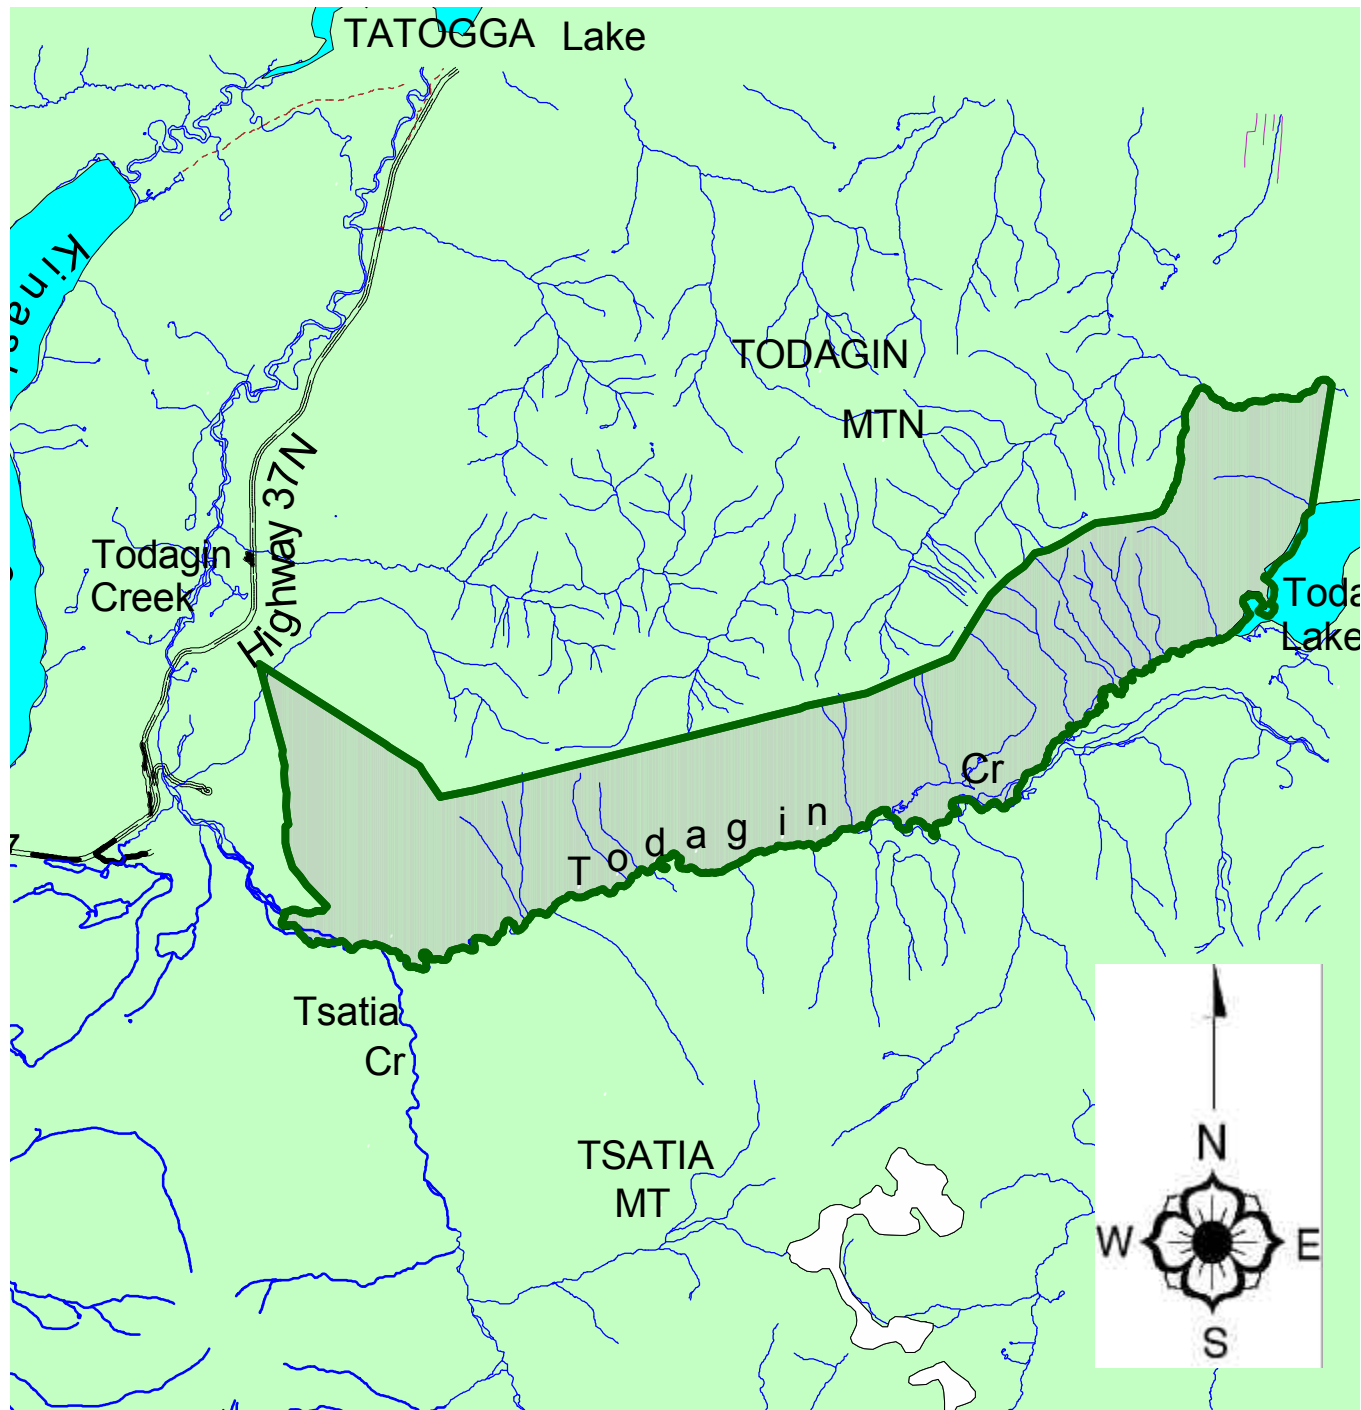

# Todagin South Slope Park

Legend		
	BC Parks Protected Area	
	River/Stream - Right Bank	
	Lake - Definite	
	Marsh	
	Glacier	
	Ice Field - Permanent Snow & Ice	
	Island - Definite	
	Sand/Gravel Bar	
	River/Stream - Definite	
	River/Stream - Left Bank	
	Air Field	
	Road - Rough	
	Cut Earthwork	
	Highway 37N	

1:106788